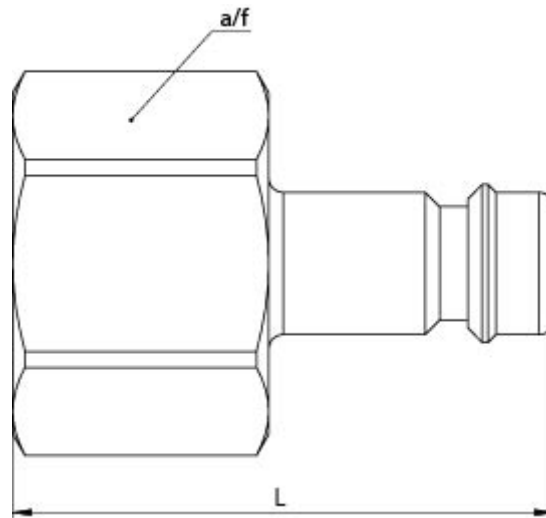

Data Sheet

Article number: 586244552

Description: Plug for coupling, w. inner R 3/8"
NW 7.8

Measures

A/F = 19
Length = 33
Thread = R 3/8"